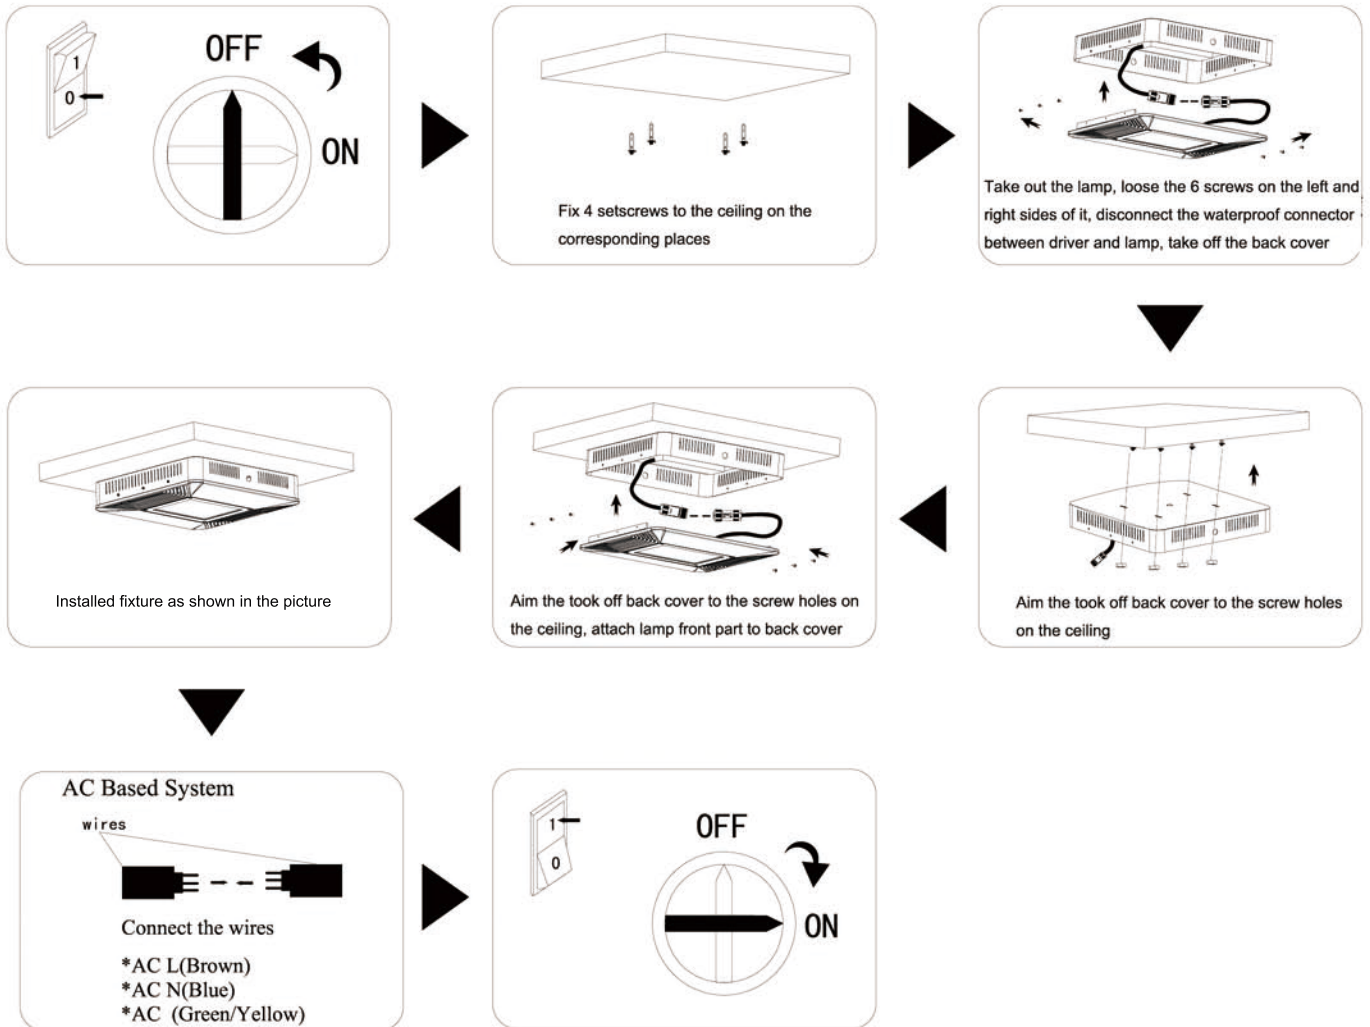

AOK Surface Mounted Gas Station Light

check whether it concerns an AC(Alternating Current)based or DC(Direct Current) based system

Recommended Hole Size

MODEL	Size A	Size B
AOK-75WiC	188.5mm(7.42inches)	200mm(7.87inches)
AOK-110WiC	188.5mm(7.42inches)	200mm(7.87inches)
AOK-150WiC	188.5mm(7.42inches)	200mm(7.87inches)