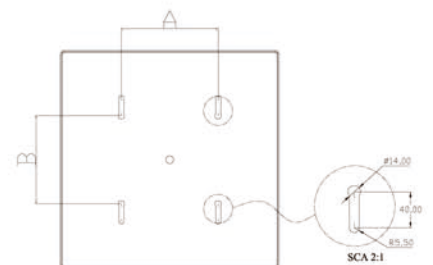

AOK Surface Mounted Gas Station Light

check whether it concerns an AC(Alternating Current)based or DC(Direct Current) based system

Recommended Hole Size

MODEL	Size A	Size B
AOK-75WiC	188.5mm(7.42inches)	200mm(7.87inches)
AOK-110WiC	188.5mm(7.42inches)	200mm(7.87inches)
AOK-150WiC	188.5mm(7.42inches)	200mm(7.87inches)